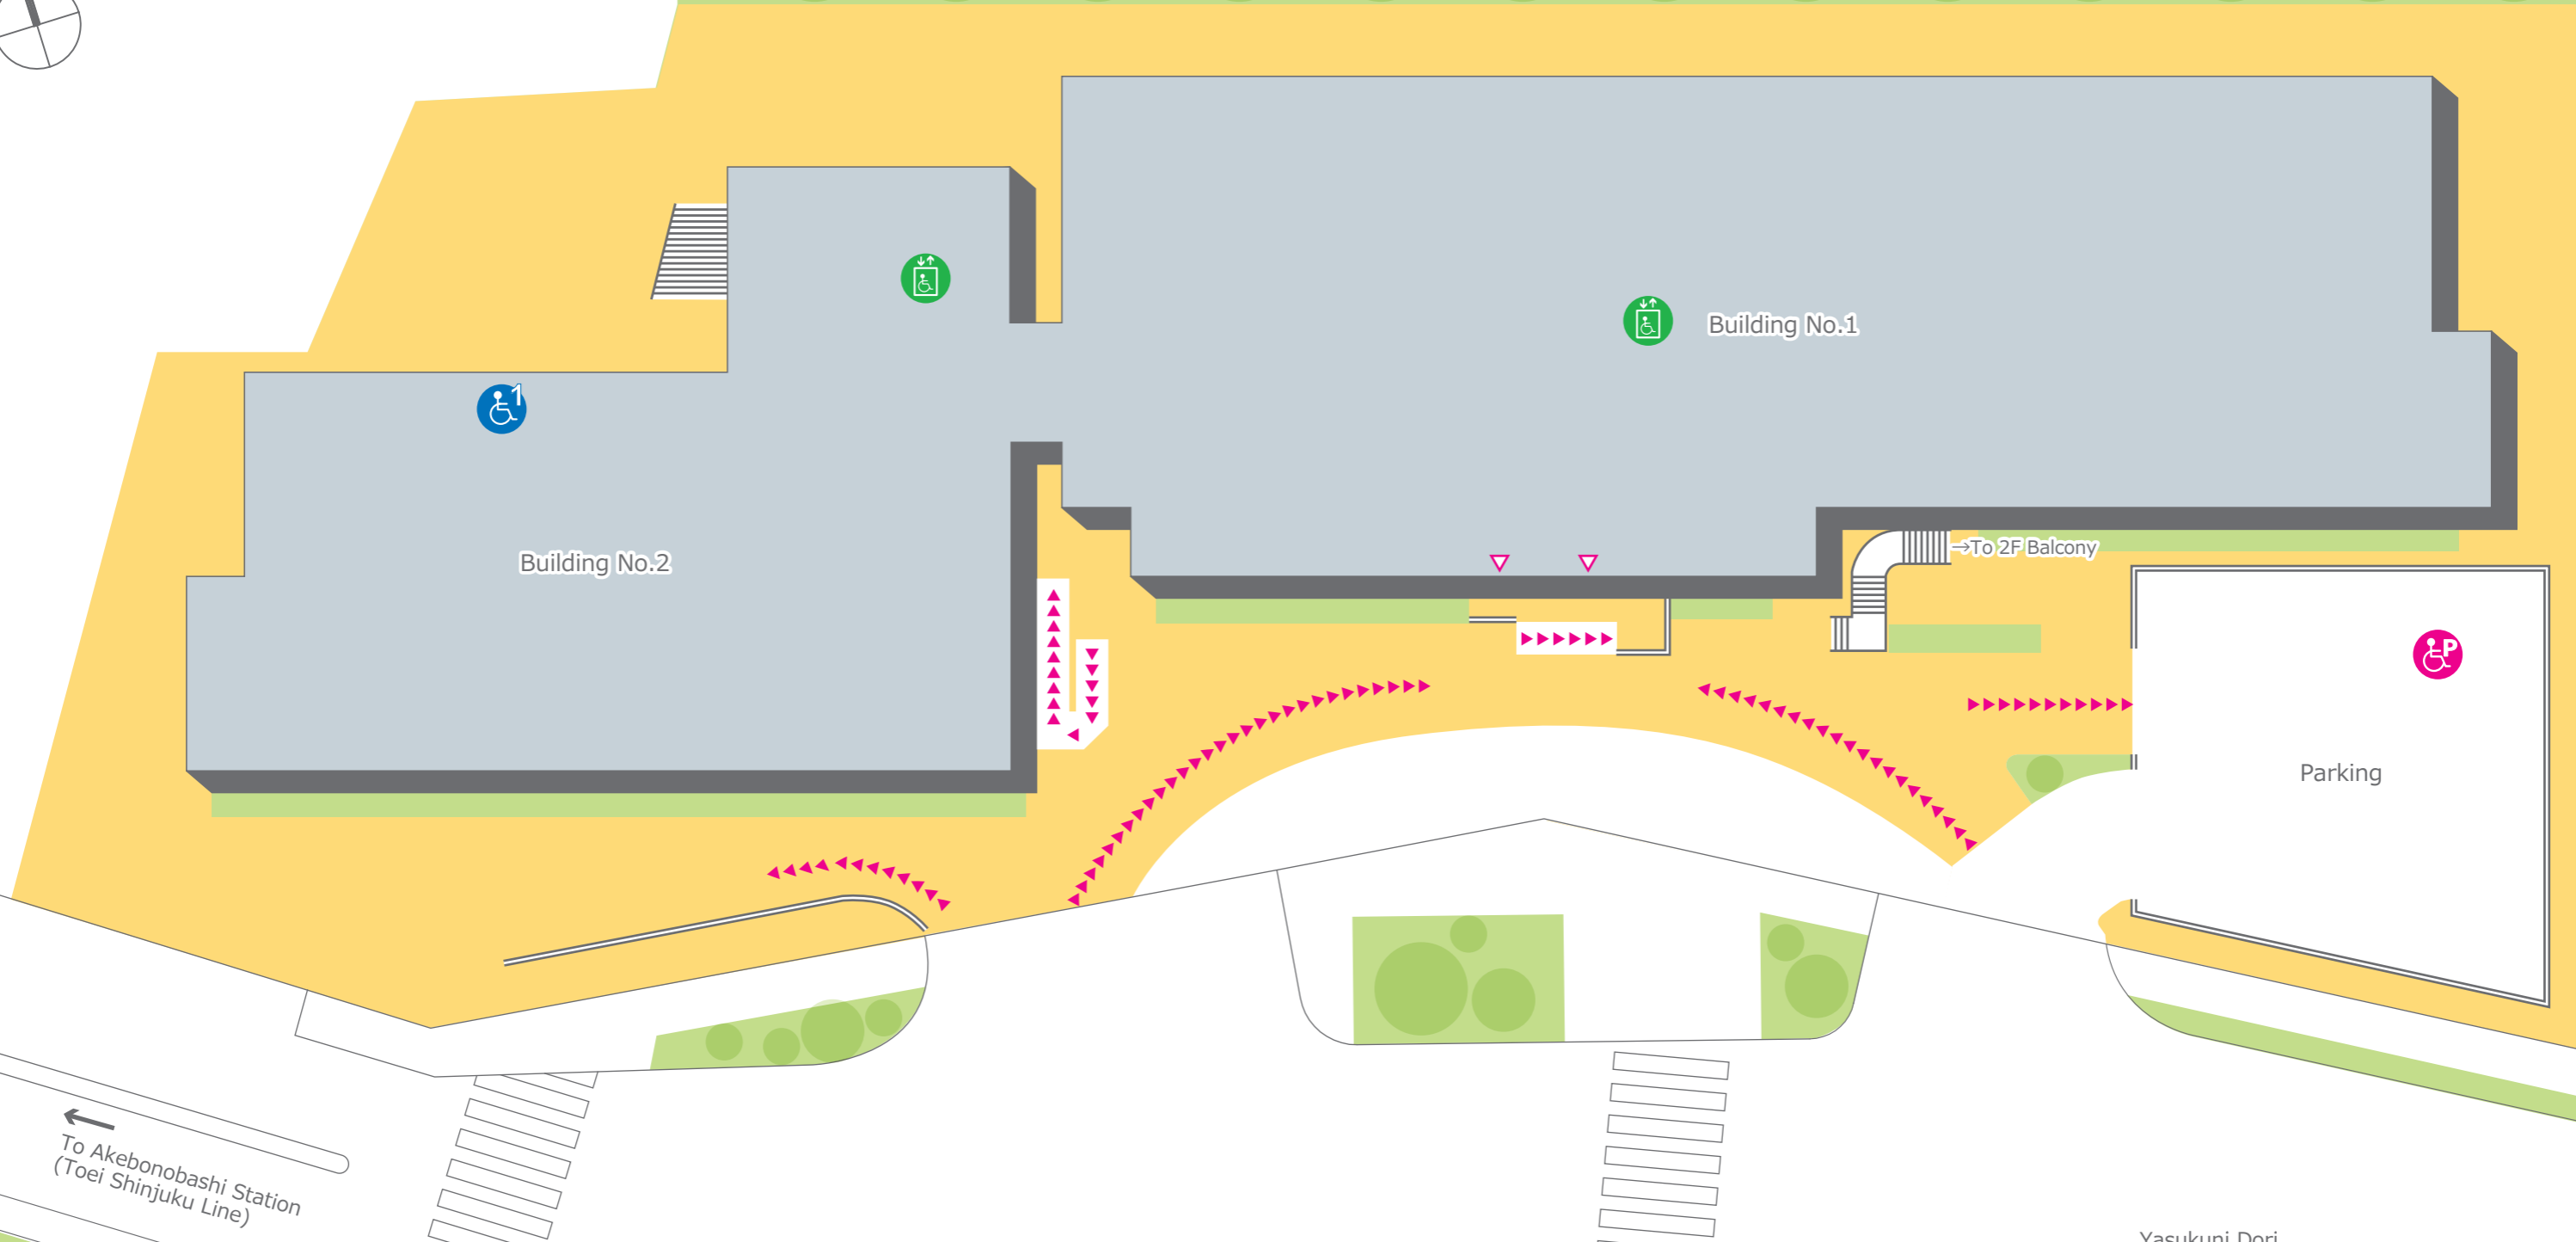

Chuo University Ichigaya Campus Barrier-free Map

Slopes	Stairs	Automatic door
Multipurpose, wheelchair-friendly bathroom (number indicates floor)	Elevator with wheelchair support	Single / double door
Disability Parking		