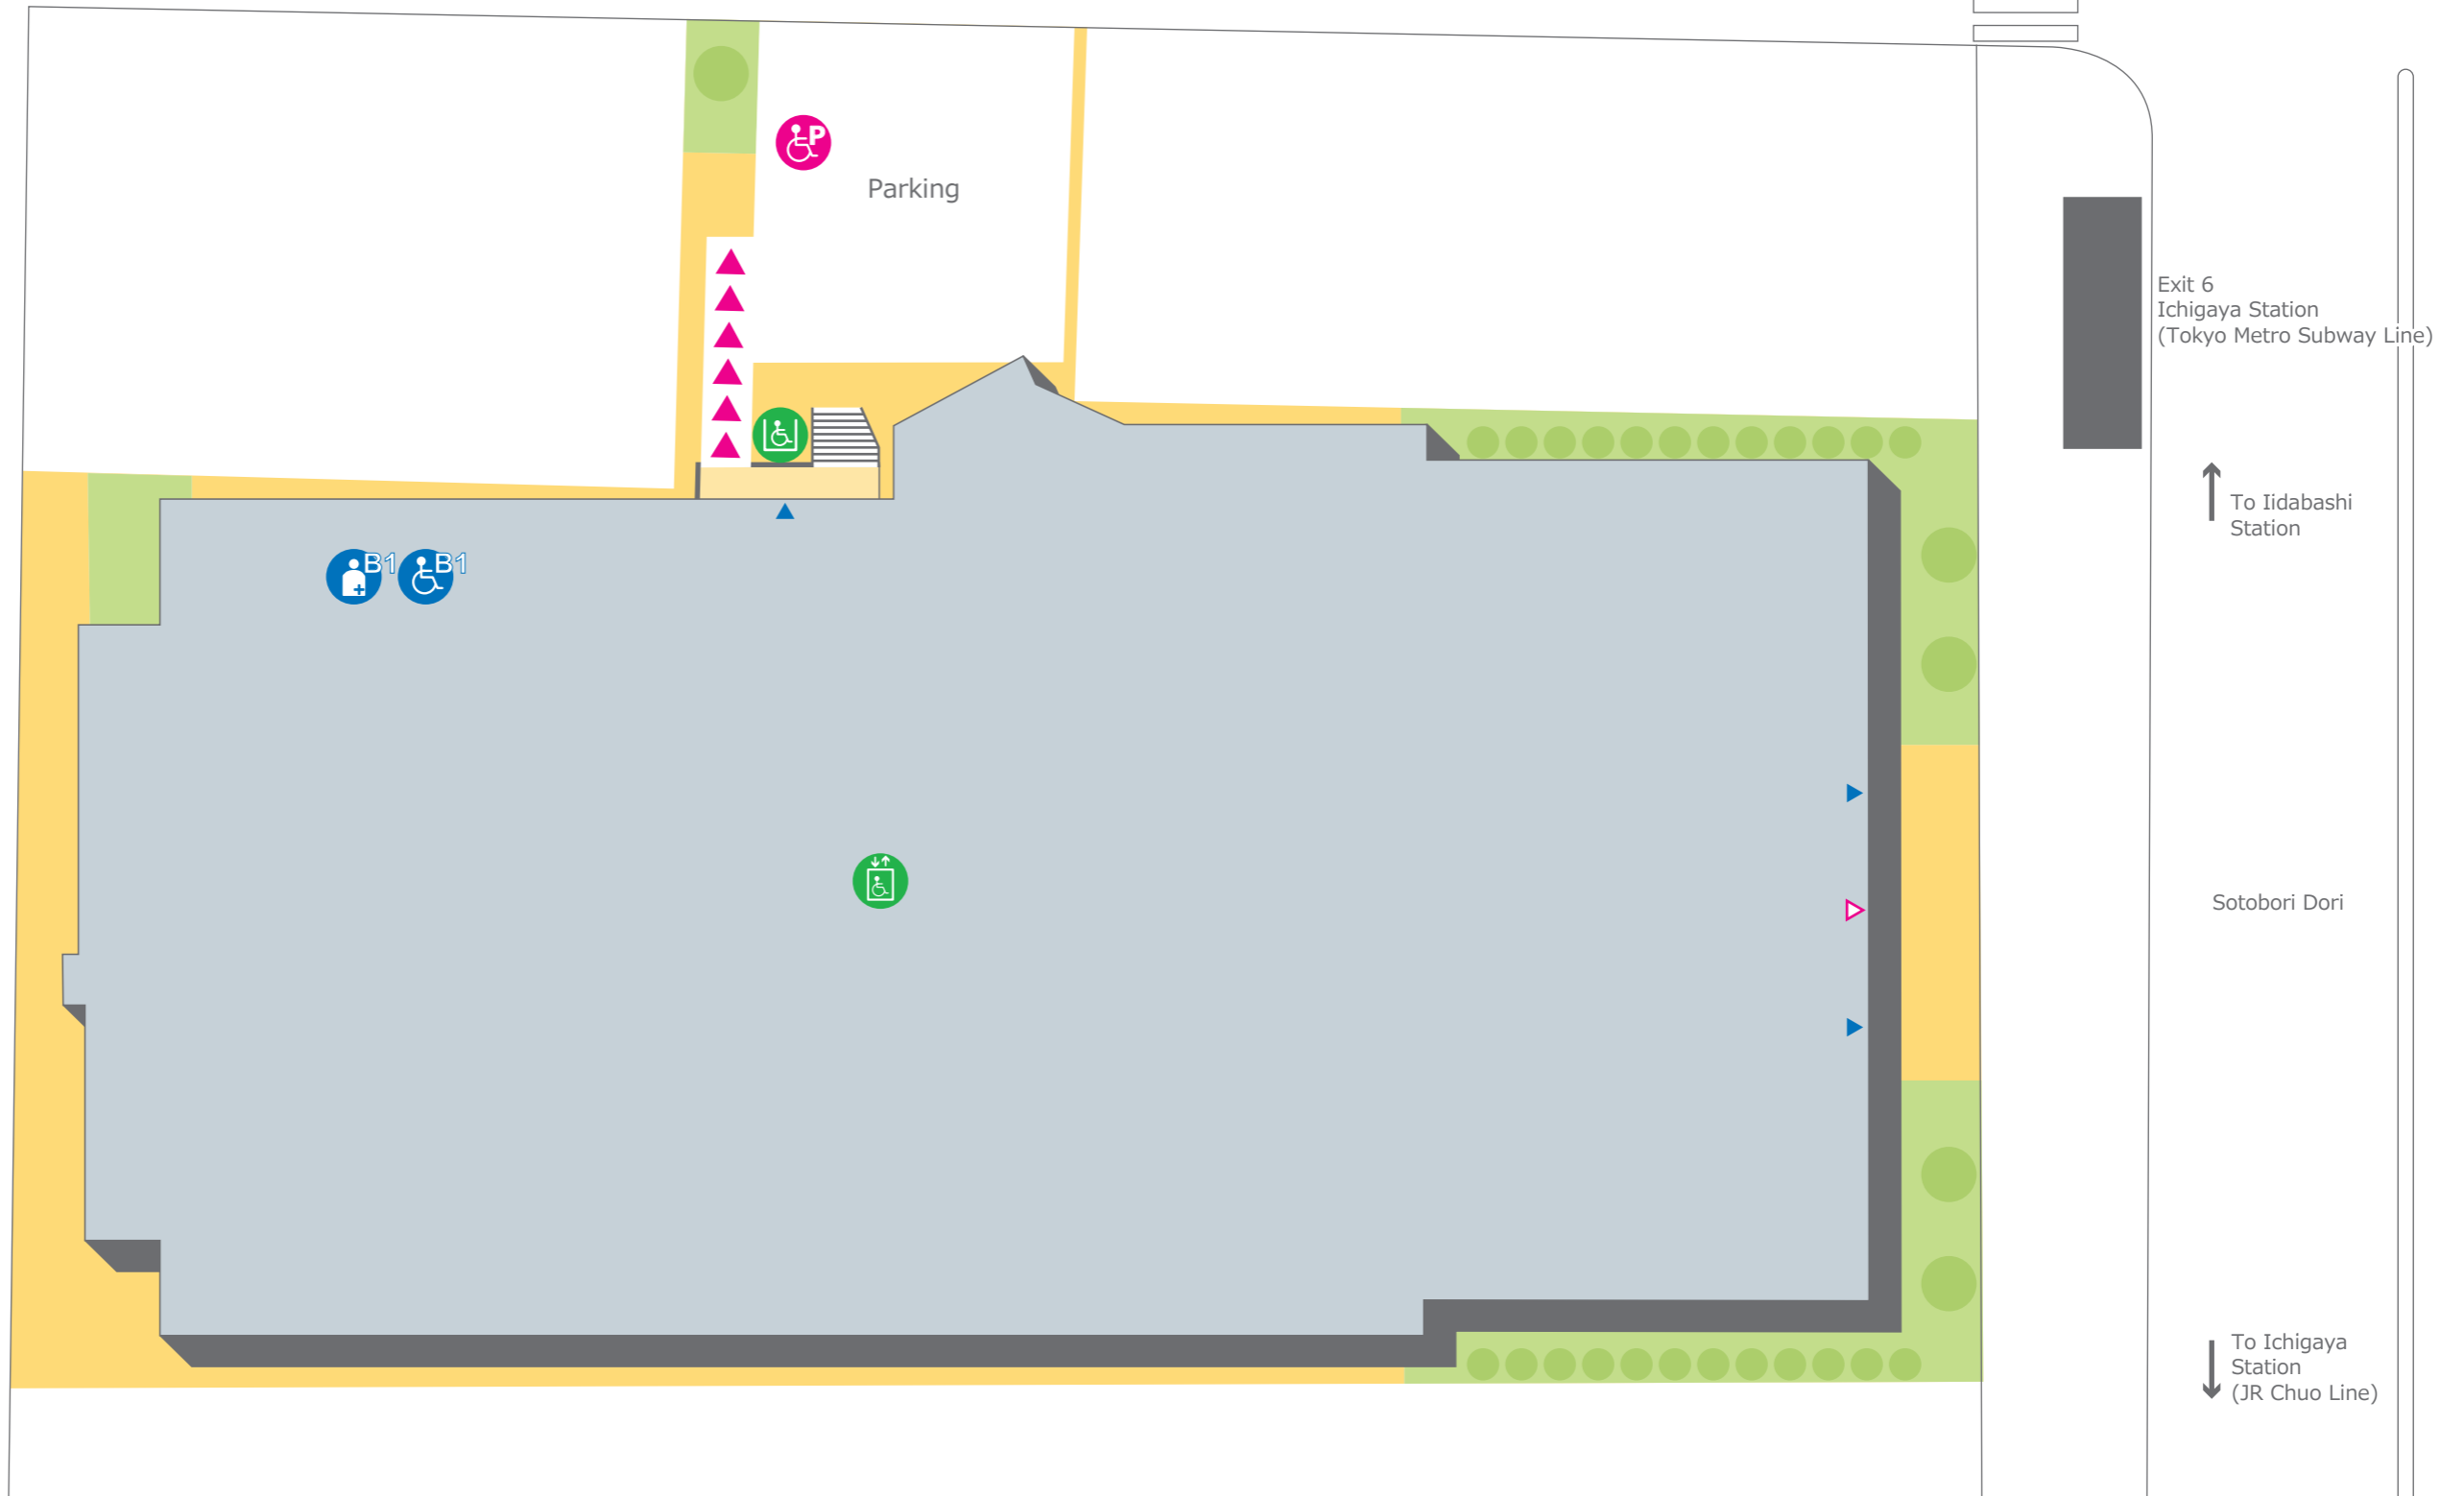

Chuo University

Ichigaya Tamachi Campus

Barrier-free Map

Slopes	Stairs	Automatic door
Multipurpose, wheelchair-friendly bathroom (number indicates floor)	Elevator with wheelchair support	Single / double door
Ostomate Toilet (number indicates floor)	Wheelchair lift	Disability Parking